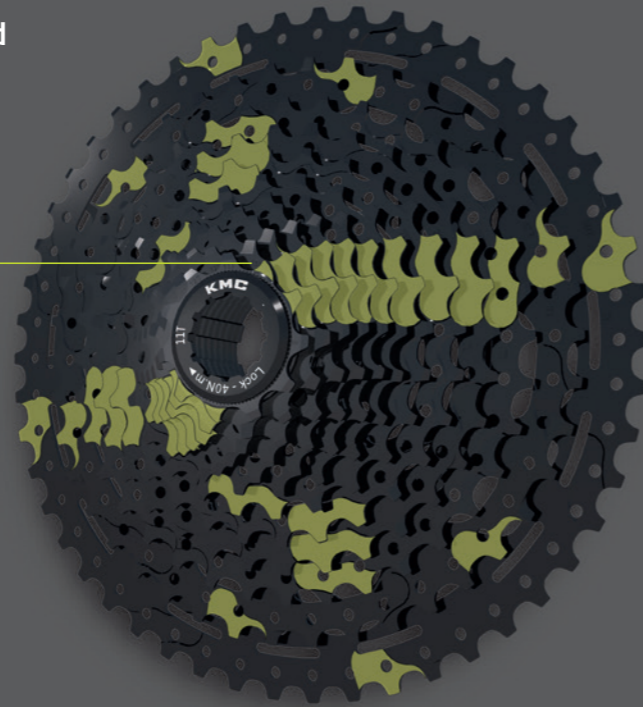

LINK TO PERFECTION

 *KMC CASSETTES*

REACT

**KMC
DRIVE TRAIN
EXPERT**

KMC CASSETTES

Carefully crafted shift ramps ensure smooth and steady chain control and improve the shifting performance and efficiency.

LIFTING RAMPS

The unique lifting ramp design carries the chain smoothly upward on the cog.

LOWERING RAMPS

align the chain save and quickly.

The KMC cog teeth design perfectly pairs with KMC chains - the reduced friction leads to a perfect drivetrain coordination and increased durability.

E-BIKE READY

COMPABILITY HG Driver
MATERIAL High Tensile Steel
FINISH ED Black

LINK TO PERFECTION

11-Speed

GEAR RATIO	PACKING	PRODUCT NO.	EAN CODE
11 - 42T 11-13-15-17-19-21-24-28-32-36-42T	1 pc/box	BCS111142	4715575885162
11 - 50T 11-13-15-18-21-24-28-32-36-42-50T	1 pc/box	BCS111150	4715575885193